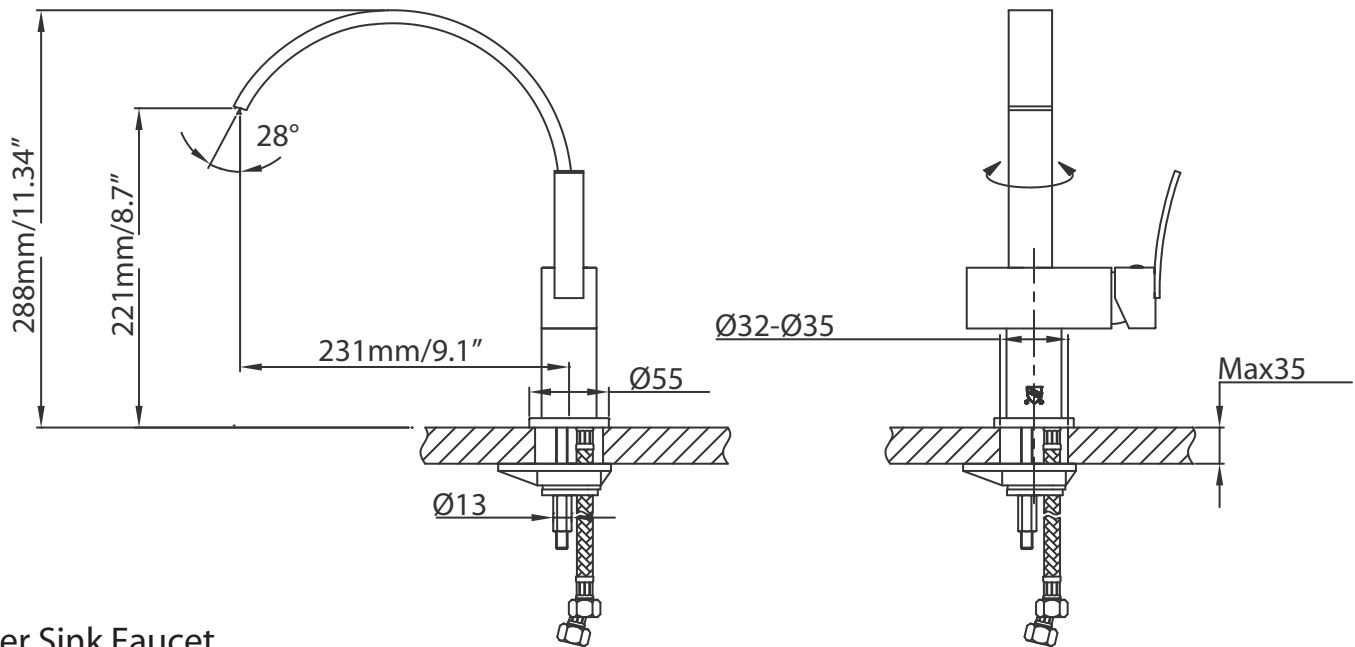

VALLEY

Affordable Luxury

VF-783258C

Kitchen Faucet

Features:

Single-Lever Sink Faucet

Finish	Net Weight	Gross Weight (kgs)	Shipping Dimensions
Chrome			

Customer Service Call
Toll Free: 1.877.398.8827
Web Site: www.valleyacrylic.com
Email: purchasing@valleyacrylic.com
Fax: 604.820.0124

Measurements may vary ± 5 mm
(Diagram not to scale)